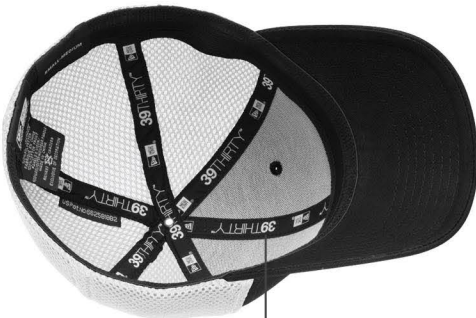

## NE302

### Product Features:

- **Front panels:** 100% cotton twill
- **Mid and back panels:** 100% polyester Spacer Mesh
- 6-panel
- Stretch fit with elasticized band

### Youth Sizes:

Toddler/Child (6 - 6 3/8), Child/Youth (6 3/8 - 6 7/8)

NEW ERA® taping on inside seams

## HAT MEASUREMENTS

Size	Toddler/Child	Child/Youth
Hat Size Range	6 - 6 3/8	6 3/8 - 6 7/8
Total Exterior Circumference	49 cm	53 cm
Crown Height	15 cm	15 1/2 cm
Bill Length	6 cm	6 1/2 cm
Front 2 panel width	16 1/2 cm	17 cm